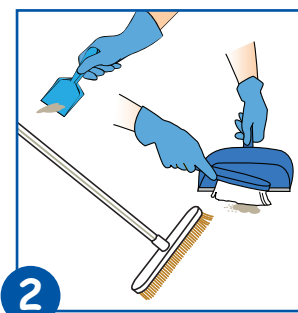

JANGRO Product Guide

Citra Clean Concentrate BA007-5

Heavy Dirt
and Grease

1 Put on PPE and place Safety Signs.

2 Prepare surface.

3 Dilute 250ml per 5 litres of water.

4 Wipe with mop.

5 Once surface is dry, remove safety signs.

General
Cleaning

1 Put on PPE and place Safety Signs.

2 Prepare surface.

3 Dilute 50ml per 5 litres of water.

4 Wipe with mop or cloth.

5 Once surface is dry, remove safety signs.

Health & Safety
Please refer to relevant
COSHH Sheet.