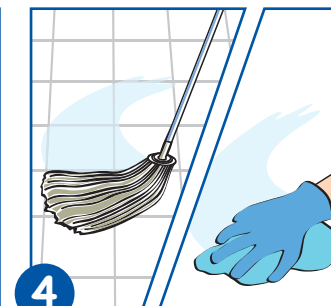

JANGRO Product Guide

Citra Clean Concentrate BA007-5

Heavy Dirt
and Grease

1 Put on PPE and place Safety Signs.

2 Prepare surface.

3 Dilute 250ml per 5 litres of water.

4 Wipe with mop.

5 Once surface is dry, remove safety signs.

General
Cleaning

1 Put on PPE and place Safety Signs.

2 Prepare surface.

3 Dilute 50ml per 5 litres of water.

4 Wipe with mop or cloth.

5 Once surface is dry, remove safety signs.

Health & Safety
Please refer to relevant
COSHH Sheet.